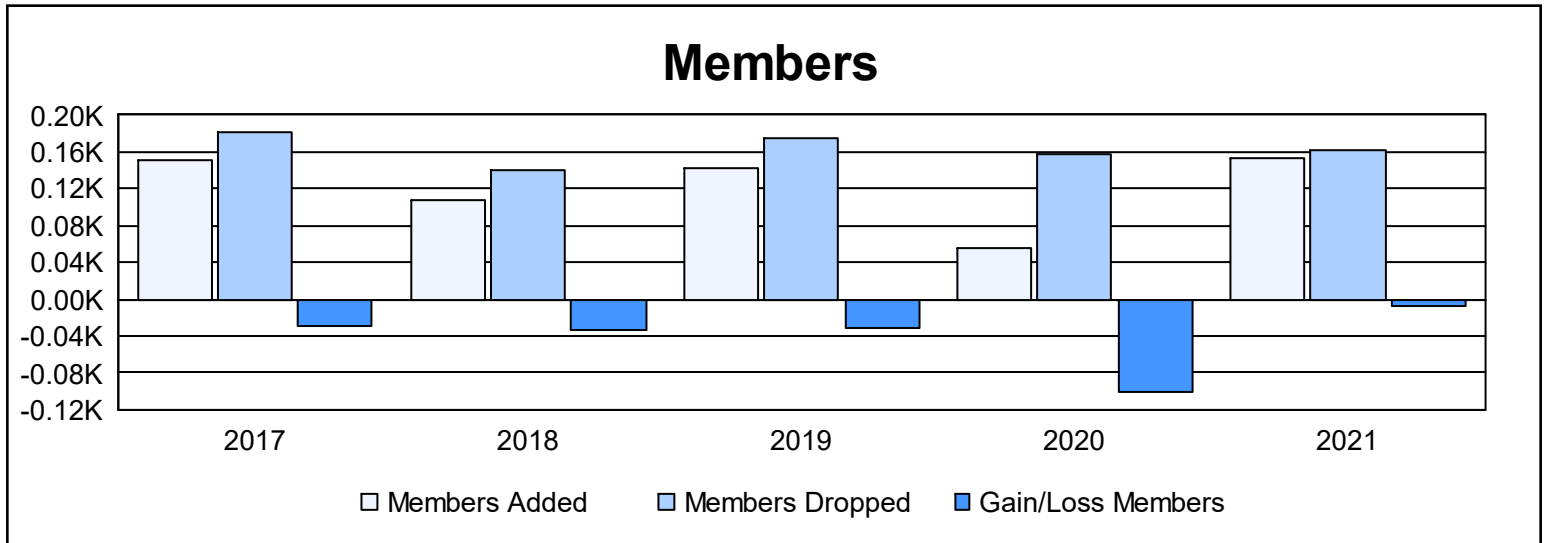

Year	New Clubs	Dropped Clubs	Gain/ Loss Clubs	New Members	Charter Members	Reinstate Members	Transfer Members	Total Member Added	Total Members Dropped	Gain/ Loss Members
2016-2017	1	1	0	112	30	9	1	152	182	-30
2017-2018	0	2	-2	101	0	4	2	107	140	-33
2018-2019	1	2	-1	109	25	3	5	142	174	-32
2019-2020	0	5	-5	48	0	6	2	56	157	-101
2020-2021	3	1	2	56	73	23	2	154	161	-7
<b>Average</b>	<b>1</b>	<b>2</b>	<b>-1</b>	<b>85</b>	<b>26</b>	<b>9</b>	<b>2</b>	<b>122</b>	<b>163</b>	<b>-41</b>

### Membership Composition June 2021 Cumulative