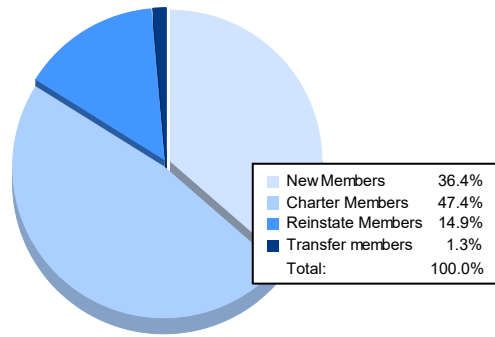

Year	New Clubs	Dropped Clubs	Gain/ Loss Clubs	New Members	Charter Members	Reinstate Members	Transfer Members	Total Member Added	Total Members Dropped	Gain/ Loss Members
2016-2017	1	1	0	112	30	9	1	152	182	-30
2017-2018	0	2	-2	101	0	4	2	107	140	-33
2018-2019	1	2	-1	109	25	3	5	142	174	-32
2019-2020	0	5	-5	48	0	6	2	56	157	-101
2020-2021	3	1	2	56	73	23	2	154	161	-7
<b>Average</b>	<b>1</b>	<b>2</b>	<b>-1</b>	<b>85</b>	<b>26</b>	<b>9</b>	<b>2</b>	<b>122</b>	<b>163</b>	<b>-41</b>

### Membership Composition June 2021 Cumulative

### Gender Composition June 2021 Cumulative