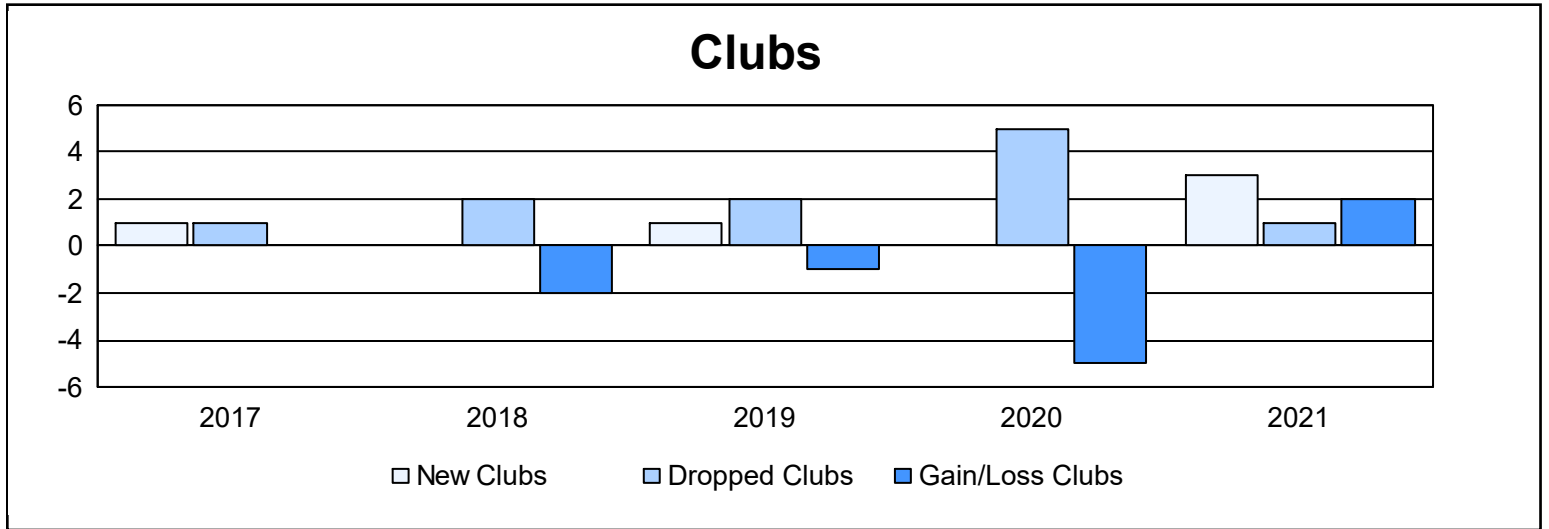

Year	New Clubs	Dropped Clubs	Gain/ Loss Clubs	New Members	Charter Members	Reinstate Members	Transfer Members	Total Member Added	Total Members Dropped	Gain/ Loss Members
2016-2017	1	1	0	112	30	9	1	152	182	-30
2017-2018	0	2	-2	101	0	4	2	107	140	-33
2018-2019	1	2	-1	109	25	3	5	142	174	-32
2019-2020	0	5	-5	48	0	6	2	56	157	-101
2020-2021	3	1	2	56	73	23	2	154	161	-7
<b>Average</b>	<b>1</b>	<b>2</b>	<b>-1</b>	<b>85</b>	<b>26</b>	<b>9</b>	<b>2</b>	<b>122</b>	<b>163</b>	<b>-41</b>

### Membership Composition June 2021 Cumulative